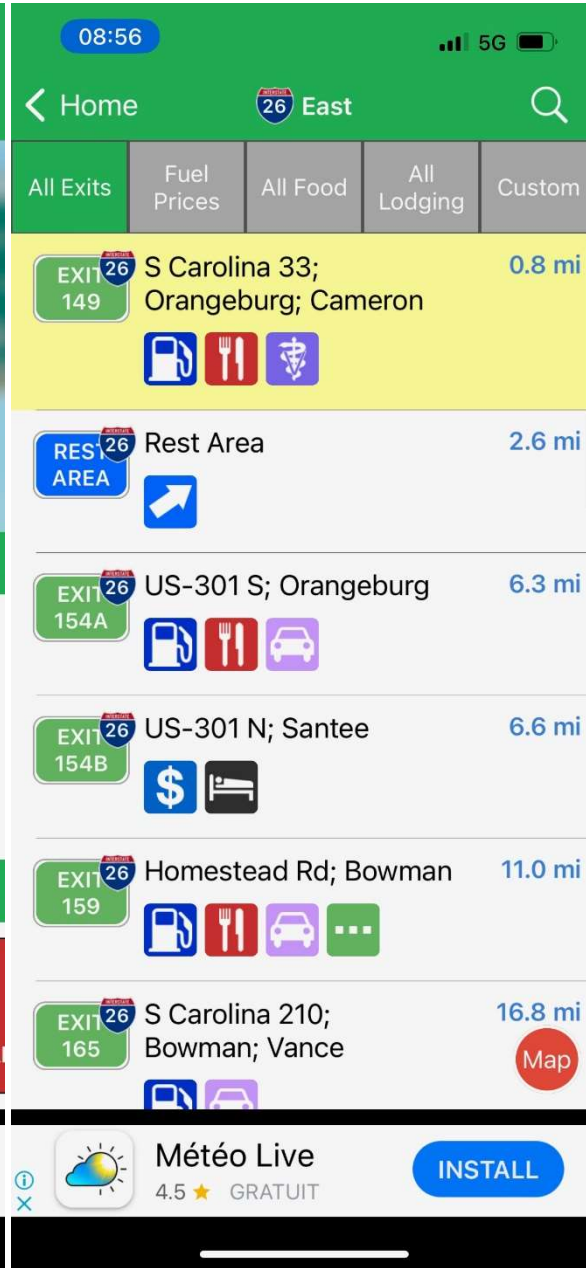

1

2

3

08:57 5G

Back Exit 177

EXIT 177 S Carolina 453; Holy Hill; Harleyville
Harleyville, South Carolina 28.5 mi

Food (3)
Lodging (2)

Right, 0.8 mi
Countryside Inn
\$75

Right, 0.8 mi
Ashley Lodge
2 yelp reviews

Automotive (1)
Right, 1.3 mi
Harleyville Custom Cycles
2 yelp reviews

Other (1)
Left, 0.8 mi
Progressive
Map

Météo Live App Store INSTALL

08:57 5G

Back Shell

Exit 177 on I-26 28.1 mi

Shell
495 Judge St, Harleyville, SC 29448-0000
Right (SW) 0.0 mi

Powered by OPIS

Regular:	\$3.19 ⁹	Updated Nov 4
Premium:	\$3.99 ⁹	Updated Nov 3
Diesel:	\$4.49 ⁹	Updated Nov 4

yelp 3 reviews

Météo Live App Store INSTALL

09:17 5G

Back Shell

Exit 77 on I-95 3.7 mi

Shell
6131 Jim Bilton Blvd, Saint George, SC 29477-7830
Right (W) 0.1 mi

Powered by OPIS

Regular:	\$3.09 ⁹	Updated Nov 4
Mid Grade:	\$3.49 ⁹	Updated Nov 3
Premium:	\$3.89 ⁹	Updated Nov 4
Diesel:	\$4.05 ⁹	Updated Nov 4