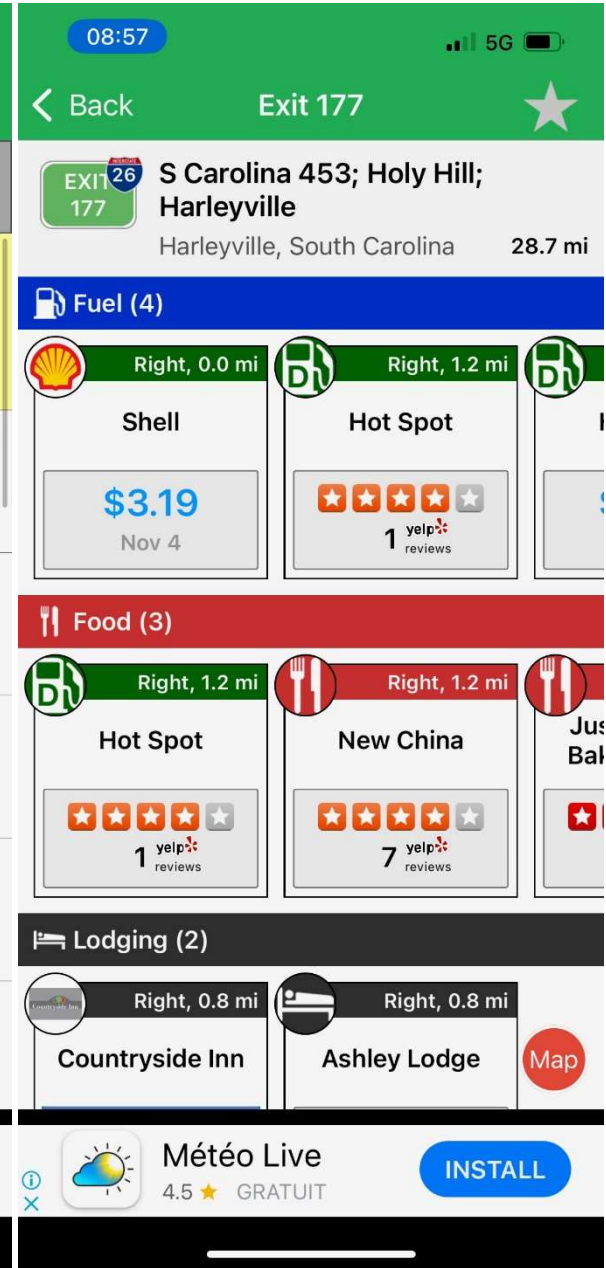

1

2

3

08:57 5G

Back Exit 177

EXIT 177 S Carolina 453; Holy Hill; Harleyville
Harleyville, South Carolina 28.5 mi

Food (3)
Lodging (2)

Right, 0.8 mi
Countryside Inn
\$75

Right, 0.8 mi
Ashley Lodge
2 yelp reviews

Automotive (1)
Right, 1.3 mi
Harleyville Custom Cycles
2 yelp reviews

Other (1)
Left, 0.8 mi
Progressive
Map

Météo Live App Store INSTALL

08:57 5G

Back Shell

Exit 177 on I-26 28.1 mi

Shell
495 Judge St, Harleyville, SC 29448-0000
Right (SW) 0.0 mi

Powered by OPIS

Regular:	\$3.19 ⁹	Updated Nov 4
Premium:	\$3.99 ⁹	Updated Nov 3
Diesel:	\$4.49 ⁹	Updated Nov 4

yelp 3 reviews

Météo Live App Store INSTALL

09:17 5G

Back Shell

Exit 77 on I-95 3.7 mi

Shell
6131 Jim Bilton Blvd, Saint George, SC 29477-7830
Right (W) 0.1 mi

Powered by OPIS

Regular:	\$3.09 ⁹	Updated Nov 4
Mid Grade:	\$3.49 ⁹	Updated Nov 3
Premium:	\$3.89 ⁹	Updated Nov 4
Diesel:	\$4.05 ⁹	Updated Nov 4